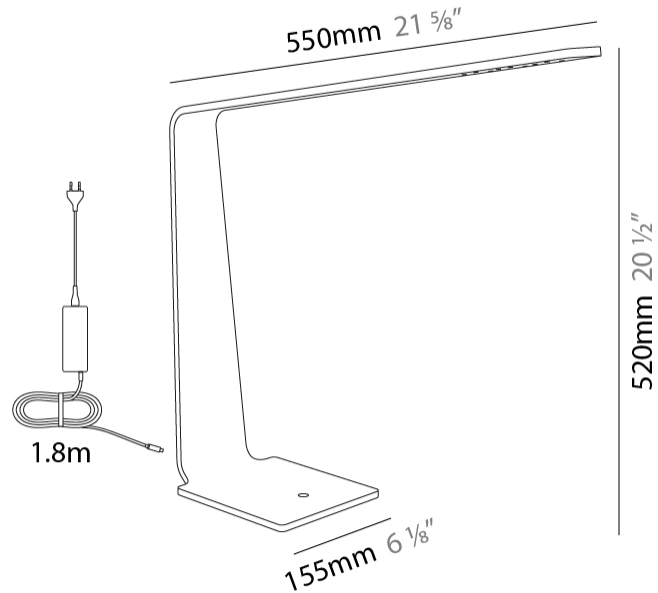

PROJECT	_____
TYPE	_____
SPECIFIER	_____
QUANTITY	_____
DATE	_____

LED4 PORTABLE

D74002-

base number   Finish
Options

1. To build a product code in our configurator select the specify button on the base model # product page
2. To build a manual product code on this datasheet choose from the options listed below in blue font and add the suffix to the base model #

GENERAL

Series: Planko
Subseries: LED4
Brand: Tunto
Division: Design
Mounting Type: Portable
Mounting Location: Table
Subcategory: Table

PHYSICAL

Shape: Abstract
Length (mm): 550
Length (in): 21 5/8
Width (mm): 155
Width (in): 6 1/8
Height (mm): 520
Height (in): 20 1/2
Light Distribution: Downlight
Fixture Finish: WAL / ASH / OAK / BLK / WHI
Fixture Material: Wood
Cable Details: 1800mm / 70.87" cord and plug
Upon Request: Bolt Down

ELECTRICAL

Lamp Type: LED
Input Wattage (W): 16
Dimming: Touch Dimming
Driver Location: Inline Transformer Plug
Input Voltage (V): 120

LED

Color Temperature (°K): 2700
Max. Delivered Lumen (lm): Max 800
CRI: >97 CRI
Lamp Life (hrs): 50000

OPTICAL

RATINGS AND CERTIFICATIONS

Certified By: Certified for North American Standards
IP rating: IP20