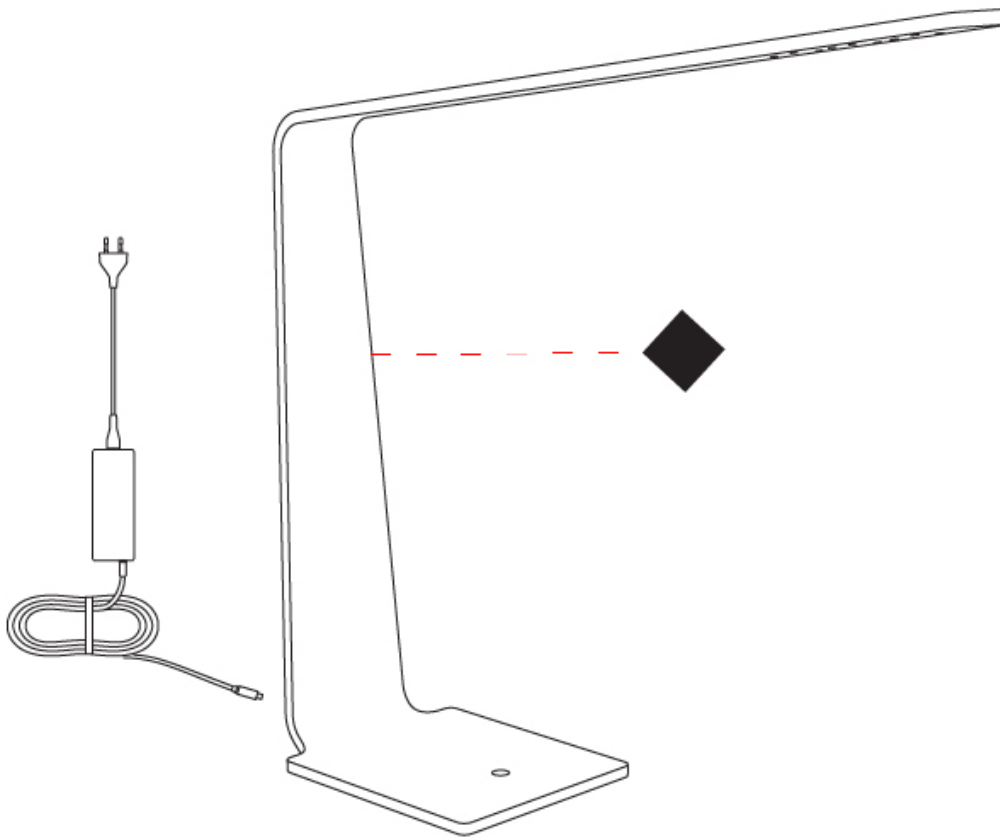

LED4 PORTABLE

D74002-

PROJECT

TYPE

SPECIFIER

QUANTITY

DATE